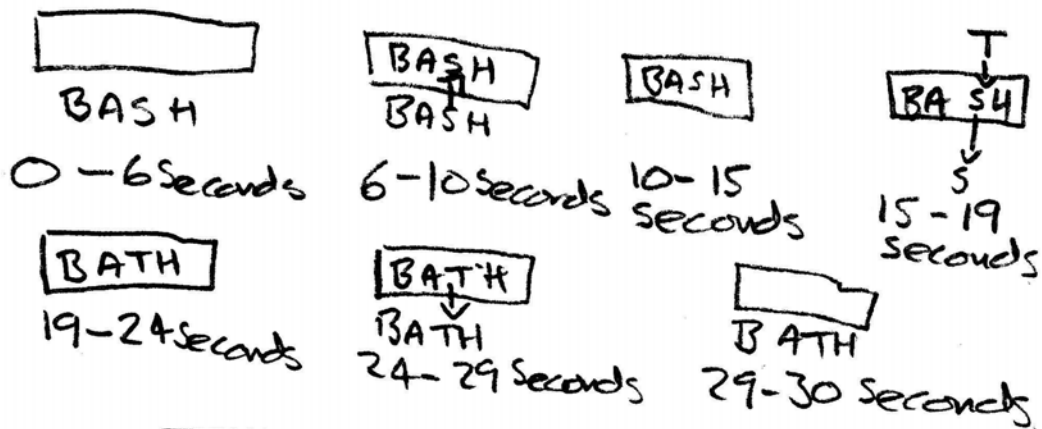

## DESIGN

- Two Animated Logos
  - 1) B+NES

Normal B+NES Logo

For 6 seconds every minute the green + blue Triangles "Spin" in a Anti-clockwise Direction  
 PLUS - B+NES text changes colour: FIRST LETTER OF EACH word for 1 second in sequence.

- 2) KES LOGO

One Minute Animation from 30 to the 36<sup>th</sup> Second Logo flips twice

- Top of Every Webpage

↖ 4 Sprys with pull down lists ↗

- Picture Banner (640 x 120)
    - Five or Six Images of Bath
    - Each on screen for 5/6 seconds
    - One Second fade in/out of each image
    - Total Duration 30 seconds
- Plus (on top of images)

BASH

White inside → (pointing to the 'B')

↑ 1pt black line (pointing to the top of the 'B')